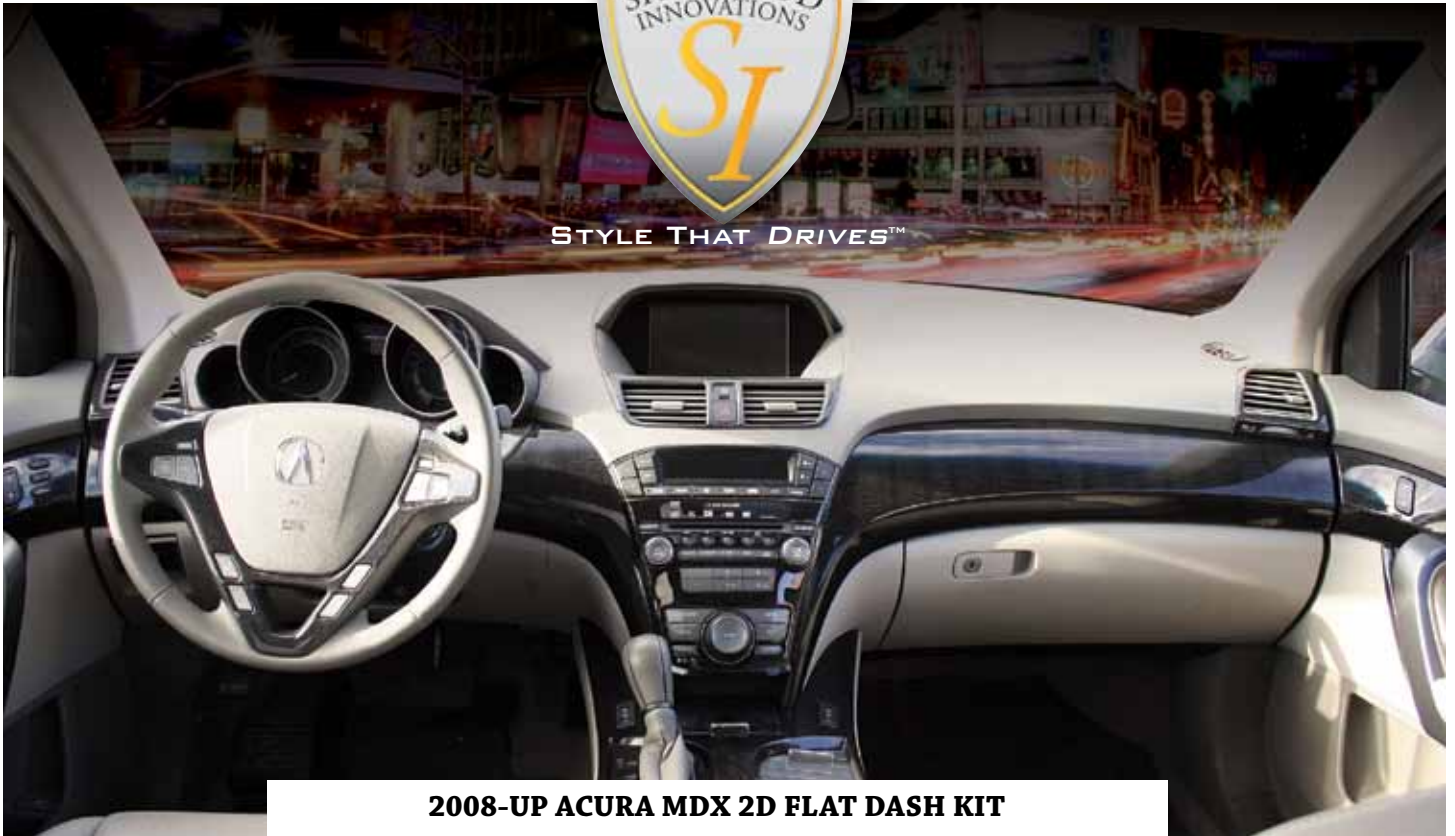

STYLE THAT DRIVES™

**2008-UP ACURA MDX 2D FLAT DASH KIT**

**STYLING ESSENTIALS**

**CHROME DOOR HANDLES**

**STAINLESS STEEL DOOR SILLS**

**CHROME GRILLES**

**HOOD SCOOPS**

**CHROME MIRROR COVERS**

STYLE THAT DRIVES™

**2005-UP LANDROVER LR3 3D DASH KIT**

**STYLING ESSENTIALS**

**STEERING WHEELS**

**CHROME LIGHT SURROUNDS**

**SHIFT KNOBS**

**PORT HOLES**

**FUEL DOOR COVERS**