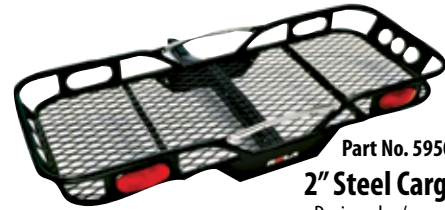

## Pursuit Folding Roof Top Carrier

- Adds 13.5 cubic feet of storage
- Measures 57" x 33" x 17" when opened to capacity
- Folds flat to a 3" height to reduce wind drag & promote fuel efficiency
- Zippered access panels on the sides & rear make loading/unloading quick
- Installs easily with mounting hardware that fits most factory OEM racks