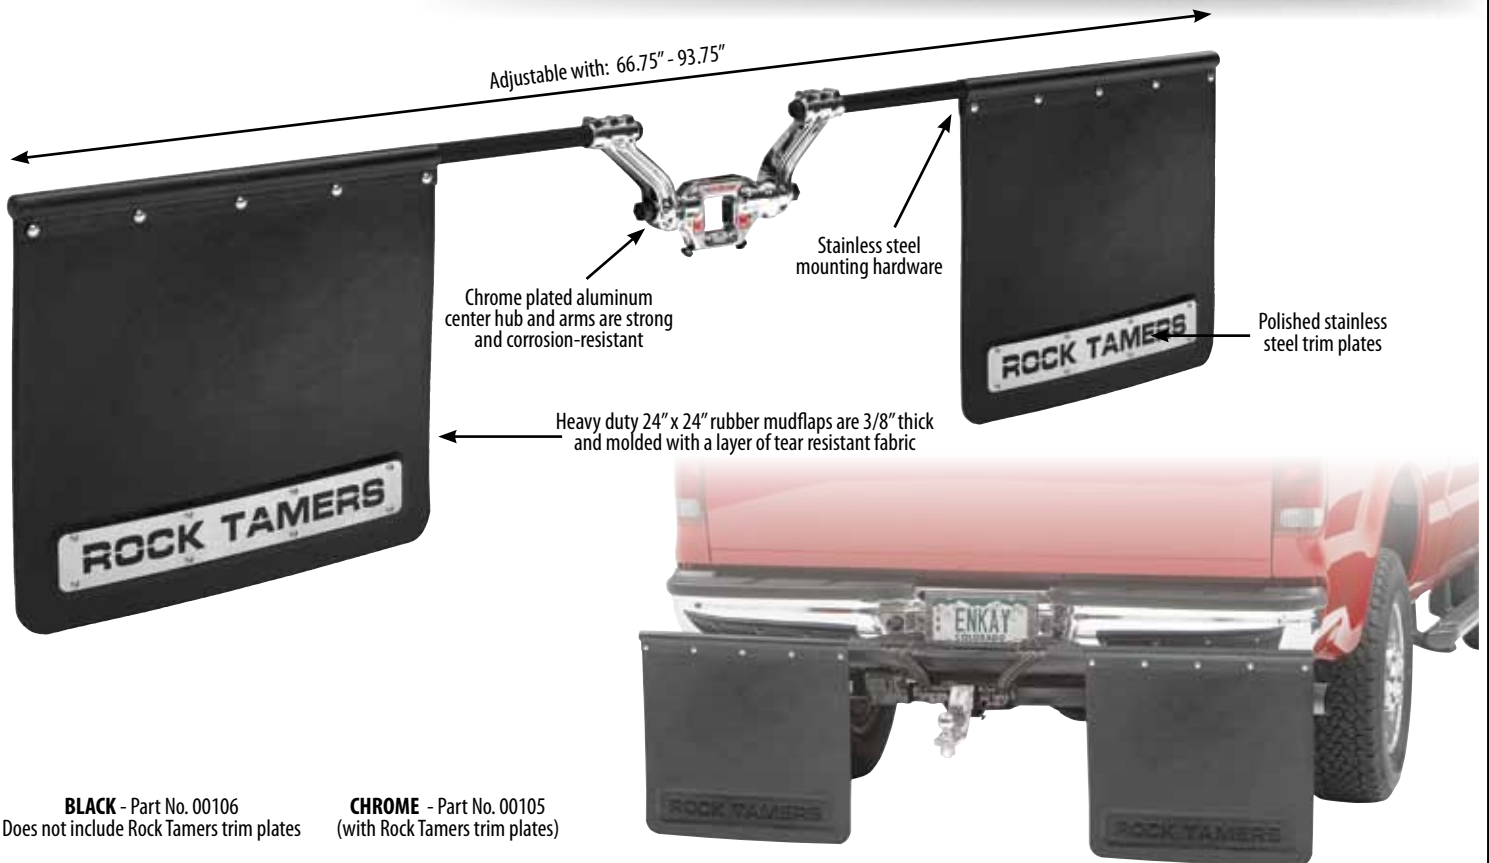

## Removable and Adjustable Mud Flap System

### Helps Provide Protection While Towing

- The premiere adjustable and removable mud flap system
- Easily secures to most 2" ball mounts & receiver hitches
- Designed to provide the ultimate protection for your towable's from damage caused from rocks & road debris
- The perfect solution for consumers who want the utility aspect of mud flaps but want to maintain their vehicle's stylish and attractive appearance
- One size fits most vehicles ranging from small to dually size
- Mud flaps can be cut to any length
- No drilling required on vehicle
- Center hub requires at least 1" of free space on ball mount shank
- Supporting rods are polyethylene coated steel tubes for corrosion resistance
- Heavy-duty 24 x 24 rubber mudflaps are 3/8" thick and molded with a layer of tear resistant fabric