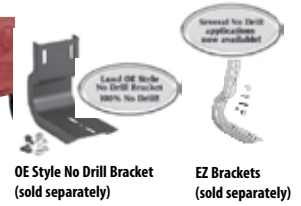

TRAILRUNNER™

Aluminum Running Boards

- Available in rugged diamond plate aluminum design - brite finish, and in rugged extruded designs - brite and black finishes
- Wide step area for sure footing
- Molded end caps for a finished look
- Four multi-fit lengths (54", 70", 80", and 90") for standard and extended cab pickups and popular SUVs

Year	Application	Size	Part #
CHEVROLET			
99-07	Pickup, Silverado Classic Standard Cab	54"	261210
07-10	Pickup, Silverado HD Standard Cab (New Body Style)	54"	261210
01-07	Pickup, Silverado Classic Hvy. Duty Std Cab	54"	261210
04-10	Pickup, Colorado Standard Cab	54"	261210
04-10	Pickup, Colorado Extended Cab	70"	261220
04-10	Pickup, Colorado Crew Cab	80"	261230
07-10	Pickup, Silverado Ext. Cab (New Body Style), HD	80"	261230
07-10	Pickup, Silverado Ext. Cab (New Body Style)	80"	261230
07-10	Pickup, Silverado Crew Cab (New Body Style), HD	90"	261240
07-10	Pickup, Silverado Crew Cab (New Body Style)	90"	261240
01-07	Pickup, Silverado Classic Ext. Cab 3 or 4 dr	80"	261230
01-07	Pickup, Silverado Classic Heavy Duty		
01-07	Pickup, Silverado Classic Crew Cab	90"	261240
01-07	Pickup, Silverado Classic Heavy Duty Crew Cab	90"	261240
02-08	Trailblazer	80"	261230