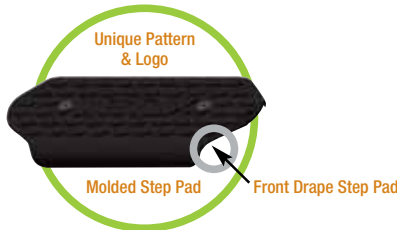

NEW! PATENTED
MAX (WESTIN)

Winch Mounting System

Easy Bolt-on. No-Drill. Off-Road Ready!

- 1 Winch Tray P/N: 46-23635

- 2 Bull Bar/Light Bar P/N: 46-43635

- 3 Winch & Accessories