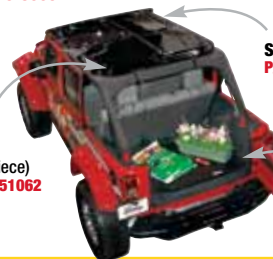

JEEP® SkyTop

SkyTop (Front Piece)
P/N: 72-51062

SkyTop (Rear Piece)
P/N: 72-51064

- JEEP® SkyTop
- Easy on, easy off
- No-drill installation
- Manufactured from high gloss smoke impact acrylic
- 2 door or 4 door Jeeps

Cargo Mat
P/N: 72-117033

SURE-FIT MATS