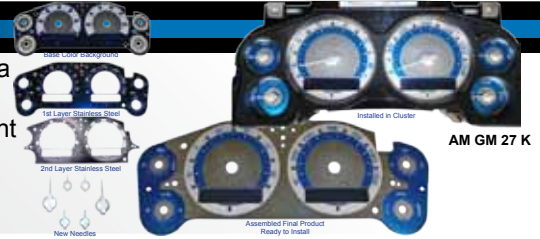

AQUA GAUGE FACE KIT

100% REAL STAINLESS STEEL. This gauge face recieves a adonized blue coating for its trademark Aqua finish. Each kit comes with white numbers and replacement needles.

AM GM 27 K