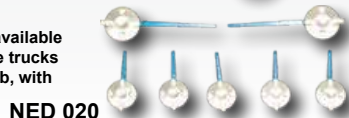

C6 06 33 K

ESCALADE EDITION GAUGE FACE KITS

Change your stock GM Truck into the look of an Escalade with this kit! The kit comes with your choice of color gauge face, Escalade needles and an Escalade lens. Available for '99-'07 GM trucks.

BEFORE

AFTER

COMPLETE KIT

CUSTOM LENS

These replacement lenses are available for '03-'07 GM trucks and SUV's. There is no cutting or gluing required to install! Just snap off the old one, then snap on the new lens! The lens is available in either a chrome, satin, gold, carbon fiber or camo finish.

LEN 041

CUSTOM NEEDLE KITS

These replacement needle kits are available for '95 and newer Ford, GM & Dodge trucks and SUV's. Available with a satin hub, with either red, blue or white pointers.

NED 020

CORVETTE SE C606