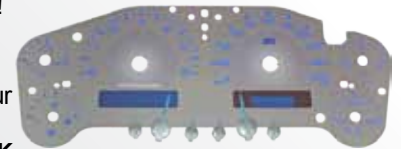

STEALTH GAUGE FACE KIT

SE GM 27

The Stealth Gauge Face Kits are the newest line of quality custom gauge faces offered by US Speedo. This all stainless steel kit features a adonized black coating with blue night time lighting, and in most cases, white replacement needles.

STAINLESS GAUGE FACE KIT

*Optional Lens Shown
SS GM 12 RK / LENS 041

These kits are made from 100% REAL STAINLESS STEEL! Each kit is available with either red or blue background numbers, along with a set of matching needles. These kits are available for most current trucks and SUV's. Contact your sales rep for your application.