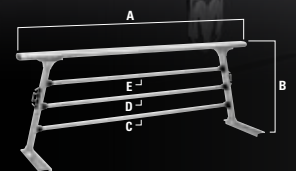

For more details (including fit information) and to see the full assortment of available products, visit tracrac.com

tracrac.com • ctpdistributorsinc.com

Grande Prairie 1-800-803-7785

Edmonton 1-888-422-9329

Calgary 1-877-237-7660

Port Kells, Surrey 1-800-663-5356