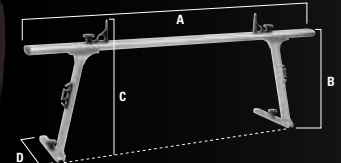

Engineered to Deliver

THE ULTIMATE LINE OF PROFESSIONAL CARGO MANAGEMENT SYSTEMS

TracRac® G2 THE ULTIMATE SLIDING RACK SYSTEM

TracRac® G2 is engineered to maximize the functionality of your truck. You can slide the racks into any position along the base rails for different size loads and add accessories for extra capacity, storage configuration or tie-down points. TracRac® G2 conforms to your needs.

Complete System:

21000 Series Base Rails &
42000 Series Overhead Racks

System Features

Base Rails Includes	• 2 Black Anodized Aluminum Base Rails • Mounting Hardware
Over Head Racks Includes	• Front and Rear Sliding Racks • 4 Sliding Aluminum Crossbar Tie-downs • 4 Aluminum ARC Side Cleats
Load Capacity	• 1250 lbs.* <i>**When evenly distributed across both racks and installed correctly.</i>
Weight	• 80 lbs.
Finish and Material	• Dual Stage Power Coat • 100% Rust Free Aluminum

Overhead Racks

Part Number	Description	Dimensions (inches)			
		A	B	C	D
42000-01	Overhead Racks - G2 - Compact	65	23.27	27.76	16
42000-02	Overhead Racks - G2 - Fullsize	69.5	23.27	27.76	16
42000-03	Overhead Racks - G2 - Super Duty/Dodge Ram	69.5	27.03	31.53	16

T-Rac® G2 THE PROFESSIONAL'S CHOICE

Built with professionals and truck enthusiasts in mind, the T-Rac® G2 has the functionality and accessories you need to transport cargo and materials.

System Features

System Includes	• Front and Rear Dual Power Coated Aluminum Racks • 8 Single Axis Clamps with Integrated Toolbox Mounts • 2 Toolbox Mount Shims • 4 Sliding Aluminum Crossbar Tie-downs • 4 Aluminum ARC Side Cleats
Load Capacity	• 800 lbs.* <i>**When evenly distributed across both racks and installed correctly.</i>
Weight	• 55 lbs.
Finish and Material	• Dual Stage Power Coat • 100% Rust Free Aluminum

Product Dimensions