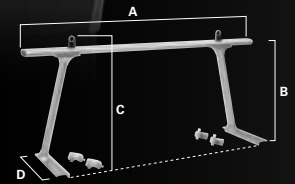

Damage Free Installation Via Single Axis Clamps – easily removable

Utilizes TracRac's Modular Design Platform – increased strength and flexibility

System Features

System Includes	<ul style="list-style-type: none"> • Front and Rear Dual Power Coated Aluminum Racks • 8 Single Axis Clamps • 4 Adjustable Crossbar Loop Tie-downs
Load Capacity	• 800 lbs.* <i>*When evenly distributed across both racks and installed correctly.</i>
Weight	• 50 lbs.
Finish and Material	<ul style="list-style-type: none"> • Dual Stage Power Coat • 100% Rust Free Aluminum
Fit Kits	<ul style="list-style-type: none"> • Toyota Tacoma Mount Kit: 34000 • Toyota Tacoma Mount Kit with Toolbox Mount: 41500 • Compact/Fullsize Truck Toolbox Mount Kit: 41000

Product Dimensions

Part Number	Description	Dimensions (inches)			
		A	B	C	D
27000-01	TracONE	65.00	26.23	28.92	16

CabRac™ G2 THE PREMIER HEADACHE RACK

CabRac™ G2 gives you the protection from bed cargo you need with the ability to mount lights, cargo tie-downs and other accessories that help you get the most out of your truck.