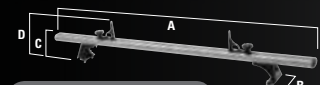

Product Dimensions

Part Number	Description	Dimensions (inches)			
		A	B	C	D
29200	CapRac	65	5	5.5	9.94

Utility Rac™ G2 THE UTILITY TRUCK CARGO MANAGEMENT SYSTEM

Utility Rac™ is a sliding truck rack system is designed to help you get the most carrying capacity out of your utility truck.

Aluminum Tie-downs Adjust Across Full Width of Truck – accommodate multi-size loads

Aerodynamic and Quiet – features wind deflectors to reduce noise

Routed Entry Holes on Top and Bottom of Crossbar to Allow Easy Accessory Entry

Sliding Racks Adjust along Base Tracks to Carry Different Loads and Can Easily be Removed When Needed

Aluminum Crossbar Endcaps – assist load retention

Aluminum ARC Side Cleats – provide additional tie-down points

Internal Web Structure on Crossbar for Increased Strength

Utilizes TracRac's Modular Design Platform – increased strength and flexibility

For more details (including fit information) and to see the full assortment of available products, visit tracrac.com

tracrac.com • ctpdistributorsinc.com

Grande Prairie 1-800-803-7785

Edmonton 1-888-422-9329

Calgary 1-877-237-7660

Port Kells, Surrey 1-800-663-5356

ACCESSORIES