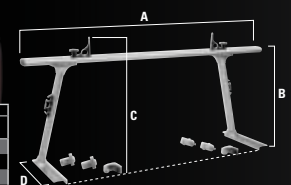

For more details (including fit information) and to see the full assortment of available products, visit tracrac.com

tracrac.com • ctpdistributorsinc.com

Grande Prairie 1-800-803-7785

Edmonton 1-888-422-9329

Calgary 1-877-237-7660

Port Kells, Surrey 1-800-663-5356

ACCESSORIES