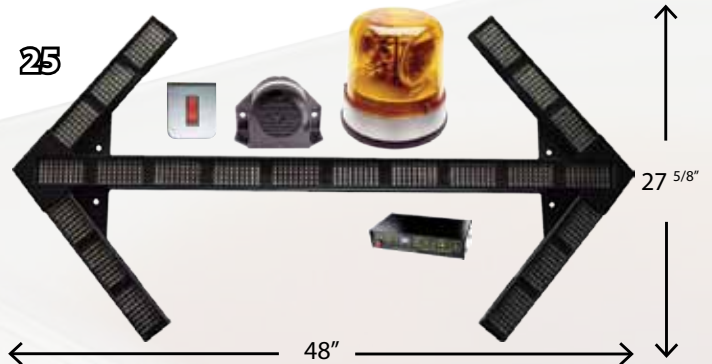

22

23

WARNING PACKAGES

25

| # | Description | Model # |
|----|---|---------|
| 13 | High profile rotating mini light bar, 12Vdc, 8 amps, H: 5 3/8" L: 16 1/2" Depth: 8 3/8" | 16001 |
| 14 | Low profile rotating mini light bar, 12Vdc, 8 amps, H: 3 5/8" L: 16 1/2" Depth: 8 3/8" | 16801 |
| 15 | High profile Strobe mini light bar, 12-24Vdc, 2 amps, 14-22 joules, H: 5 3/8" L: 16 1/2" Depth: 8 3/8", 3 user selectable patterns | 16031 |
| 16 | Low profile Strobe mini light bar, 12-24Vdc, 2 amps, 14-22 joules, H: 3 5/8" L: 16 1/2" Depth: 8 3/8", 3 user selectable patterns | 16831 |
| 17 | Go light - portable Radioray with magnetic shoe and wireless remote | 7901 |
| 18 | Go light - permanent mount Radioray with wireless remote | 2000 |
| 19 | 360° high profile LED mini bar, 12-24 Vdc, 0.2 - 2.2 amps, H: 5 3/8" L: 16 1/2", multiple user selectable flash patterns | 16951 |
| 20 | 360° low profile LED mini bar, 12-24 Vdc, 0.2 - 1.2 amps, H: 3 5/8" L: 16 1/2", multiple user selectable flash patterns | 16916 |
| 21 | 360° low profile Intelligent™ LED mini bar, 12-24 Vdc, 0.2 - 1.2 amps, H: 3 5/8" L: 16 1/2", Class 1 (2007 Standard) | 1631 |
| 22 | Die cast back-up alarm, 12 - 48Vdc, H: 3 1/16" L: 4 9/16" Depth: 2", single, dual and steady tone, 87 - 107 db | 60 |
| 23 | Polycarbonate back-up alarm, 12 - 48Vdc, H: 3 1/16" L: 4 9/16" Depth: 2", single tone, 97 db | 99901 |
| 24 | Kit includes a traffic director (#51041) with control box, our model 200A strobe beacon, back-up alarm(#99901) and switch | 75002 |
| 25 | Kit includes our extreme fleet directional arrow (#50930) with control box, our 400A model rotator, back-up (#99901) alarm and switch | 75005 |