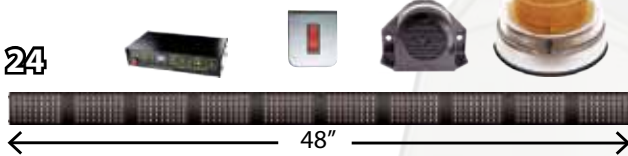

GO-LIGHT

17

18

Remote control directional spot lights, 370° of rotation with 135° of tilt

Save time and money by ordering a complete warning package!

24

16" LED MINI BARS

LED minibar, high profile and low profile models available