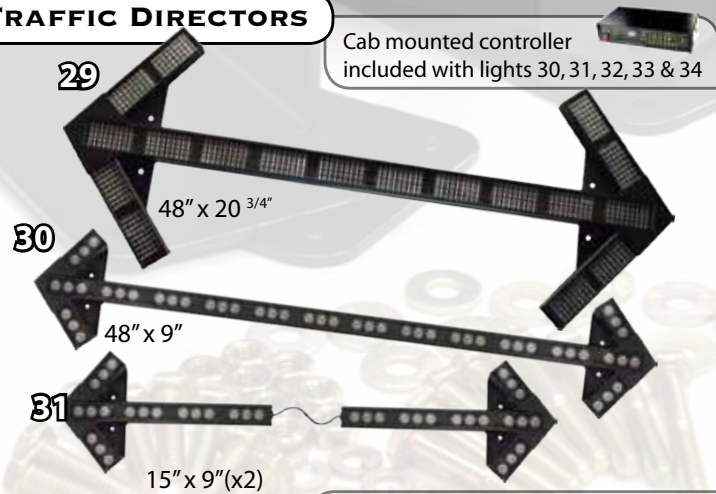

WARNING STICKS, TRAFFIC ARROWS & TRAFFIC DIRECTORS

SWS holds the largest line of traffic arrows and warning sticks in the industry.
Rugged, durable and built to last!
Various lengths and split models available.

Cab mounted controller included with lights 30, 31, 32, 33 & 34

Encapsulated electronics