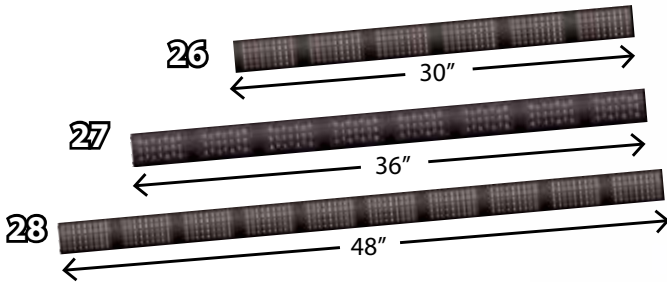

WARNING STICKS, TRAFFIC ARROWS & TRAFFIC DIRECTORS

SWS holds the largest line of traffic arrows and warning sticks in the industry.
Rugged, durable and built to last!
Various lengths and split models available.

Cab mounted controller included with lights 30, 31, 32, 33 & 34

Encapsulated electronics