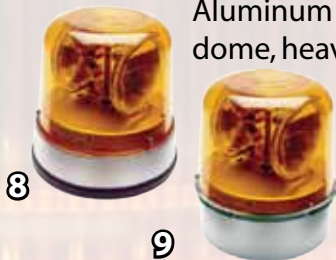

THE SAFETY & WARNING LIGHT SPECIALISTS!

STROBE BEACONS

High, medium and low profile models available.

LED BEACONS

High, medium and low profile models available.

ROTATOR BEACONS

Aluminum base, polycarbonate dome, heavy duty rotator ensures long life

| # | Description | Model # |
|----|---|-------------|
| 1 | High profile strobe beacon, 12-48Vdc, 2.5 amps, 10-22 joules, H: 7 3/4" W: 8 3/8", 3 user selectable flash patterns | 200A-12V-A |
| 2 | Medium profile strobe beacon, 12-48Vdc, 2.5 amps, 10-22 joules, H: 5 1/4" W: 5 3/4", 3 user selectable flash patterns, flange mount | 27001 |
| 3 | Low profile strobe beacon, 12-48Vdc, 2.5 amps, 10-22 joules, H: 5 1/4" W: 5 3/4", 3 user selectable flash patterns | 27026 |
| 4 | Low profile strobe beacon with mirror bracket mount, 12Vdc, 0.5 amps, 3 joules, H: 4 1/4" W: 4 1/4" | 201ZB-12V-A |
| 5 | Bioptic™, 360° High profile LED beacon, 12-24 Vdc, 0.1 - 1.1 amps, H: 7 3/4" W: 8 3/4", 17 user selectable patterns | 22601 |
| 6 | Bioptic™, 360° Medium profile LED beacon, 12-24 Vdc, 0.1 - 1.1 amps, H: 5 1/2" W: 7", 17 user selectable patterns | 22311 |
| 7 | Monoptic, 360° Low profile LED beacon, 12-24 Vdc, 0.1 - 0.6 amps, H: 3 1/4" W: 7", 17 user selectable patterns | 22101 |
| 8 | High profile rotator beacon, open bottom, 12Vdc, 6.5 amps, H: 8 1/8" W: 8 3/4" | 400A-12V-A |
| 9 | High profile rotator beacon, closed bottom, 12Vdc, 6.5 amps, H: 8 7/8" W: 8 3/8" | 400B-12V-A |
| 10 | High profile Intelligent™ LED communicating beacon, 12-24Vdc, H: 7 3/4" W: 8 3/8", SAE J845 (2007) Class 1 | 23803 |
| 11 | Medium profile Intelligent™ LED communicating beacon, 12-24Vdc, H: 5 1/2" W: 7", SAE J845 (2007) Class 1 | 23815 |
| 12 | Low profile Intelligent™ LED communicating beacon, 12-24Vdc, H: 4 1/2" W: 5 3/4", SAE J845 (2007) Class 1 | 23817 |