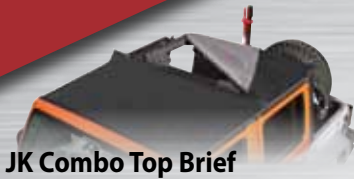

JK Combo Top Brief

- 2011 models do not attach using factory door surrounds (roll bar strap mount only)
- Special mounting allows for use with or without window channels
- Double center strap with quick release hooks for extra reinforcement
- 07-11 JK models attach using a required no drill header mount #901007

Application	Part #
07-12 JK Wrangler 2Dr, Diamond Black	94635
07-12 JK Wrangler 2Dr, Diamond Khaki	94636
07-12 JK Wrangler 2Dr, Mesh	94401
07-12 JK Wrangler 4Dr, Diamond Black	94735
07-12 JK Wrangler 4Dr, Diamond Khaki	94736
JK Wrangler 4Dr, Mesh	94501

Jeep JK Recovery Bumpers

- Custom welded shackle mounts with clevis 1"
- Front JK recovery bumper accepts jeep factory
- Front Bumper includes a FREE Winch Plate
- No Drill install • Custom D-Ring Shackles included on Front & Rear Bumpers

Application	Part No.
FRONT	
07-12 Jeep JK 2Dr & 4Dr Wrangler Front, Rampage Recovery Bumper w/stinger	
Semi Gloss Black Finish	86510
Textured Black Finish	88510
Textured Shorty Bumper	88509
REAR	
07-12 JK 2Dr & 4Dr Rear bumper (2 4" light receptacles – lights ordered separately), includes D-rings	
Semi Gloss Black Finish	86605
Textured Black Finish	88605
Semi Gloss Bumper w/ Swing Away Tire Carrier	86606
Textured Bumper w/ Swing away Tire Carrier	88606