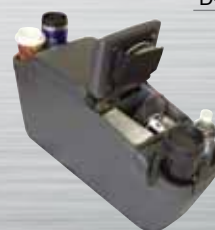

### D-Ring/Receiver

- Receiver D-ring inserts into any 2-inch receiver style hitch

Application	Part No.
Receiver D-Ring	8610
Receiver Hook	7610
D-Ring	8611

### Mini Van Console

- Removable soft sided CD holder keeps CD's clean & organized
- Front storage compartment holds small items
- Padded arm rest • Huge rear storage compartment
- Dual adjustable front & rear cup holders