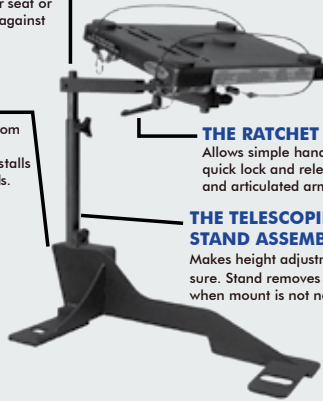

THE ARTICULATED SWING ARM

Positions your laptop right where you need it most. Work comfortably from the driver or passenger seat or even while standing. Store against the dash while driving.

THE MOUNTING BASE

Provides the sturdy foundation from which the Jotto Desk is built. Our "No Holes" drilled model installs in minutes with simple hand tools.

THE CABLE-DOCK® DESKTOP

Secures your laptop computer at your fingertips. Rotates with an ergonomic tilt. Securing the laptop is a snap with one-hand operation for securing and removing the computer.

THE RATCHET HANDLE

Allows simple hand motions for quick lock and release of desktop and articulated arm positioning.

THE TELESCOPING ROD & STAND ASSEMBLY

Makes height adjustment easy and sure. Stand removes in seconds when mount is not needed.