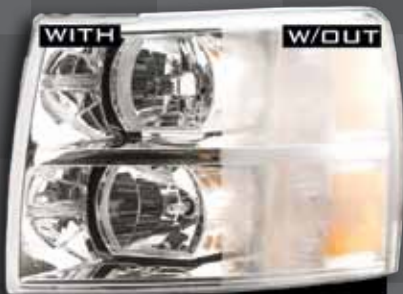

HUSKY SHIELD® HEADLITE GUARD

REVOLUTIONARY HEADLIGHT PROTECTION

Protecting Vehicles for Over 20 Years

Half of this headlight was protected with Husky Shield® Headlite Guard and sand blasted at a distance of 12'