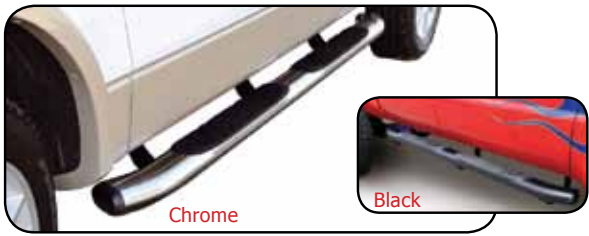

5" O.E. XTREME COMPOSITE OVAL BARS

- O. E. Factory style.
- Composite construction with aluminum mounting rails.
- Available in 80" and 87" lengths.
- Non-slip step pads allow easier, safer entry and exit.
- Custom, no-drill installation for most applications.
- Xtreme brackets compatible with 5" & 6" Xtreme Bars. Sold separately.
- Available in black or chrome finish with a 5 year warranty.

5" Composite Oval Bars
Part No. 680080C – Chrome
Part No. 680087B – Black

5" O.E. XTREME LOW PROFILE

- 5" oval multi-fit sidesteps.
- Low profile design, adds functionality and style to your vehicle.
- Stainless steel construction.
- Available in 52", 80" and 87" lengths for regular, extended and crew cab applications.
- SuperGrip step pads allow easier, safer entry and exit.
- Bolt on, no-drill installation for most applications.
- Xtreme brackets compatible with 5" & 6" Xtreme Bars. Sold separately.
- Polished stainless finish with a limited lifetime warranty.

5" Stainless Oval Bars
Part No. 650052PS – Polished stainless
Part No. 650080PS – Polished stainless
Part No. 650087PS – Polished stainless