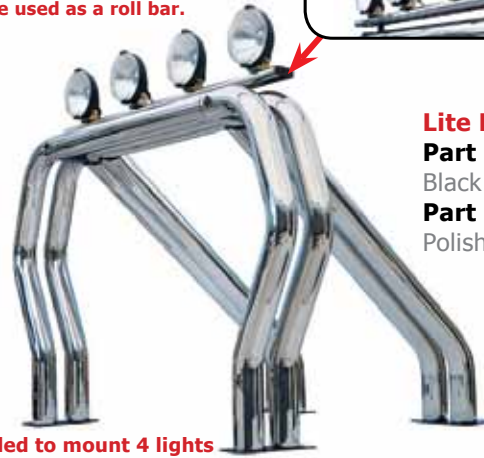

STEP-N-TOW Perfect MATCH with EVERY ball-mount sale!

- Made from high grade aluminum alloy.
- Universal – fits most standard ball mounts.
- Slip resistant step surface.
- Provides step access to rear of vehicle with or without trailer attached.
- Ball mount not included.

Part No. 340B – Black powder coat

Part No. 340P – Polished stainless

BED BARS

- 3" diameter steel tubing.
- Easy bolt together design with no exposed welds.
- Included plastic gaskets eliminate metal to metal contact.
- Single, double and triple bar style applications.
- Optional light bar, sold separately.
- Will ship UPS.
- Black powder coat and chrome finish with a 5 year warranty.
- Polished stainless finish with a limited lifetime warranty.

Rhino Bed Bars are vehicle application specific. Applications are available for most pick-ups. Please call for part numbers.

Not to be used as a roll bar.

Shown with auxilliary lights. not included.

Pre-drilled to mount 4 lights