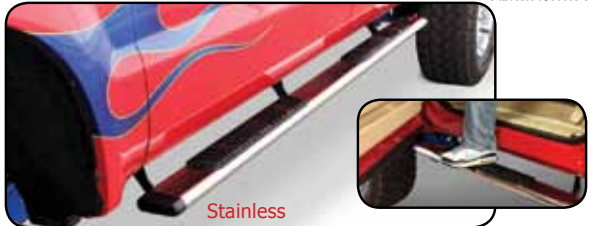

GO RHINO! **leading the way in OVAL side bars!**

Choose your brackets, Pick your sidebars and GO... ANYWHERE!

5" O.E. XTREME OVAL BARS			COMPOSITE		STEEL
All	Universal	Length	Black	Chrome	Polished Stainless
All	Universal	52"	-	-	650052PS
All	Universal	80"	680080B	680080C	650080PS
All	Universal	87"	680087B	680087C	650087PS

5" O.E. XTREME COMPOSITE OVAL BARS

- O. E. Factory style.
- Composite construction with aluminum mounting rails.
- Available in 80" and 87" lengths.
- Non-slip step pads allow easier, safer entry and exit.
- Custom, no-drill installation for most applications.
- Xtreme brackets compatible with 5" & 6" Xtreme Bars. Sold separately.
- Available in black or chrome finish with a 5 year warranty.

5" Composite Oval Bars
Part No. 680080C – Chrome
Part No. 680087B – Black

5" O.E. XTREME LOW PROFILE

- 5" oval multi-fit sidesteps.
- Low profile design, adds functionality and style to your vehicle.
- Stainless steel construction.
- Available in 52", 80" and 87" lengths for regular, extended and crew cab applications.
- SuperGrip step pads allow easier, safer entry and exit.
- Bolt on, no-drill installation for most applications.
- Xtreme brackets compatible with 5" & 6" Xtreme Bars. Sold separately.
- Polished stainless finish with a limited lifetime warranty.

5" Stainless Oval Bars
Part No. 650052PS – Polished stainless
Part No. 650080PS – Polished stainless
Part No. 650087PS – Polished stainless

6" O.E. XTREME OVAL BARS			COMPOSITE		STEEL
All	Universal	Length	Black	Chrome	Polished Stainless
All	Universal	52"	-	-	660052PS
All	Universal	61"	-	-	660061PS
All	Universal	80"	-	-	660080PS
All	Universal	87"	680187B	680187C	660087PS
All	Universal	96"	-	-	660096PS

6" O.E. XTREME COMPOSITE OVAL BARS