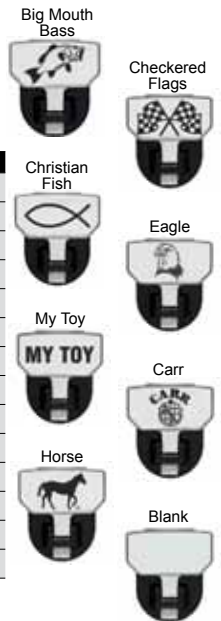

Front Tow Hook Steps

- Provide a great step where it's needed most
- All hardware included • Sold in singles
- Constructed of durable die-cast aluminum for long life
- Resist scratching and corrosion
- Installs and removes easily • Folds up when not in use
- No drill installation (clamp on) • Fits all 2" receivers