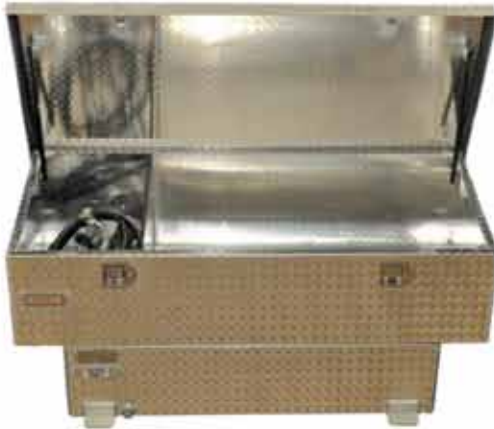

# C.C. INDUSTRIES RECREATION LTD.

**QUALITY COMES FIRST  
CUSTOMIZING IS OUR SPECIALITY**

**A**

➤ **STRONG  
AND  
DURABLE**

**B**

➤ **Smooth or Checkerplate**

**A – #840S/B - 100 Gal. “L” Box Tank Combo**  
\*Powder Coating available for all tanks and boxes.  
Multitude of colors available.  
\* Notched for short box

**C**

**B – #880 - Custom Short Box Quad Tank c/w Ramps (Approx 90 Gal)**

**C – #835S/B - Box / Tank Combo c/w horizontal Tank \*Notched for S/B**

**D – #910 - Quad Rack c/w removable ramps (Stored under Rack Platform)**

**E – #805 /810 - 40 Gal. Vertical / Horizontal Tank**

➤ **Drip Pan shown as Option**

**MANY MORE STYLES AVAILABLE**

All tanks: contain baffles, come with spin on filler caps, supply couplings, drain. Location is flexible. All 1/8” aluminum welded construction.