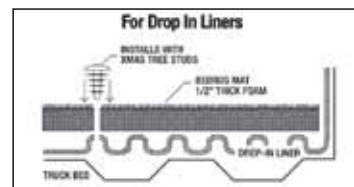

BEDRUG MAT