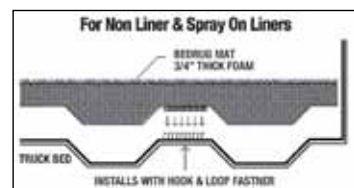

BEDRUG MAT